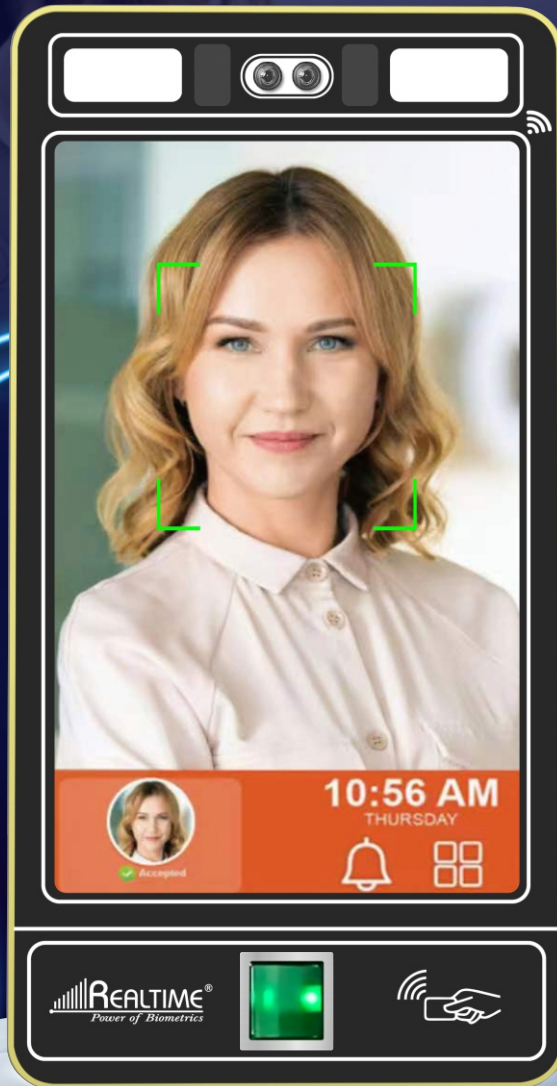

magnificent product

“High Speed Long Range Face Recognition with Fingerprint”

Face Capacity
20,000

Card /PIN Capacity
20,000

Screen Size 7 Inch

Finger Capacity
5000

Model
Pro 1800+

PERFORMANCE GUARANTEE

Face | Finger | PIN | RFID Reader | WiFi | TCP/IP | 4G (External) | Access Control | Cloud

Device Specifications

Face Recognition Technology	Standalone Device
Face Storage Capacity	20000
Fingerprint Scanning Feature	Yes
If Yes, Fingerprint Storage Capacity	5000
Maximum Attendance Log	200000
Management Log	50000
Screen Size (Minimum)	7 inch
Screen Type	Touch
Screen Resolution(pixels)	1024 X 600
Processor Speed (GHz)	1
RAM	1024 megabyte
Storage	8192 megabyte
Number of USB Ports	1
Front Camera (Megapixel)	2
Network Connectivity	LAN + WiFi + GPRS
Audio Output Voice Interface	Yes
Identify Mode	Face and FP and Card and PIN (All Combination)
Display Language	English
Communication	TCP/IP
Encryption (AES)	128
Liveness Detection Method	Motion Based
Identification Time (Maximum)	0.2 second
Matching Modes	1:N(1) 1:1(1)
Enrolment Time	20 second
False Acceptance Rate (FAR)	≤ 0.01%
False Rejection Rate (FRR)	≤ 1%
Partial Facial Occlusion Recognition	Yes
Beards and Hairstyles Recognition	Yes
Irregular Lighting Recognition	Yes
Fool Proof System based on novel liveness detection algorithms to avoid impersonation/fraud	Yes
Application Supported on Device bundled with Face Recognition	Yes
Device Operating System	Linux or Android
Device Casing Material	Polycarbonate or Other Tough
Ingress Protection Rating (IP)	65